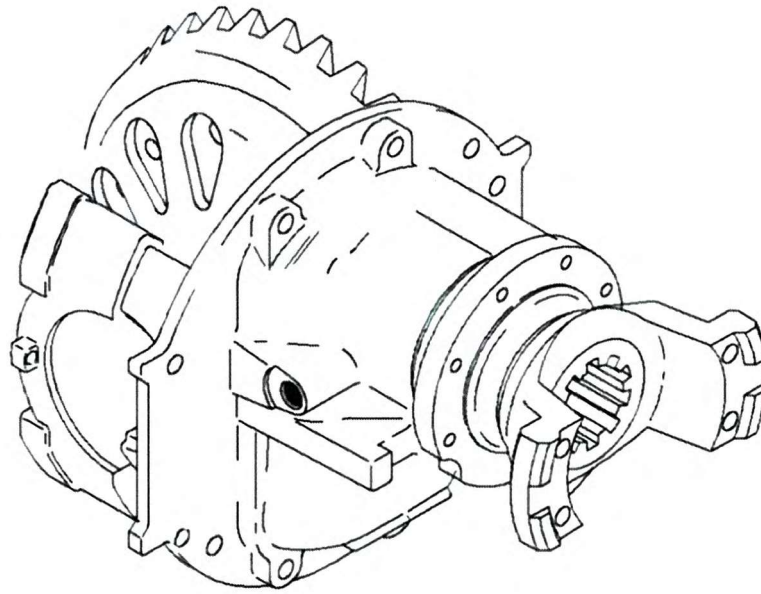

Manitowoc Crane Group

ITEM NBR 1 REF Model # RSA 123
ITEM NBR 2 REF Model # RSA 119